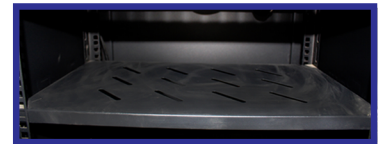

## WALL MOUNTED CABINET

12U

two size Available

**BS-WMC6-G-12U**

**BS-WMC4-G-12U**

**PDU**

**Earthing cable**

**Shelf**

**Fan**

**Hold lock**

No.	Part Name	QTY	Unit	Materials	Treatment
1	Frame	2	Piece	1.2mm SPCC steel	Powder coated
2	Front Door	1	Piece	5mm tempered glass 1.2mm SPCC steel	/
3	Side Door	2	Piece	1.2mm SPCC steel	Powder coated
4	Bottom	1	Piece	1.2mm SPCC steel	Powder coated
5	Top	1	Piece	1.2mm SPCC steel	Powder coated
6	Mounting Profile	4	Piece	1.5mm SPCC steel	Powder coated
7	Side lock	2	Piece	/	/
8	Hinges	2	Piece	2.0mm steel	/
9	Wiring Panel	2	Piece	1.2mm SPCC steel	Powder coated
10	Cage nut	30	Piece	Stainless steel	/
11	Side lock hole	2	Piece	Optional lock	/
12	Quick open latch	4	Piece	Plastic	/
13	Fan	1	Piece	/	/
14	PDU	1	Piece	/	/
15	Shelf	1	Piece	1.2mm SPCC steel	Powder coated
16	Light	/	Piece	Led or neon	/
17	heat sensor	/	Piece	Digital	/
18	Earthing cable	1	Set	copper	/
19	Packing	2	Ctn	cartoon	Disassembled