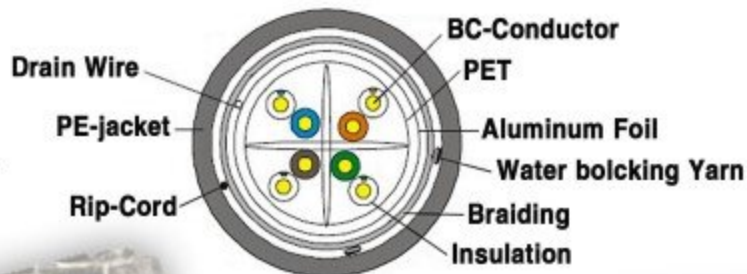

CAT6

SFTP OUTDOOR PATCH CABLE

BlueStorm vision to produce what the customer needs and always focus on optimum exploiting of time and money with the guaranteed of product quality. BlueStorm produced the SFTP cat6 outdoor patch cables for use in situations that need speed work or the situations of last-time needed

It is also an ideal replacement for use in wireless devices by ISPs and in communication towers. It has achieved amazing results in this field due to high quality cables and the perfect factory booted connections.

Specification

- Cable diameter: 7.6 mm \pm 0.2mm
- Cable conductor: 23 AWG solid bare copper wire
- Cable sheath: PE
- Plug/ boot material: Boot PVC
- Operating temperature range: -30°C to 70° C
- The patch cords are suitable cabling wired in T568B configuration

Features

- Weather resistant PE jacket
- Available in three different lengths 30,40 and 50M
- Fluke test pass
- Advanced water blocking technique
- RoHS

BS-OSFTP6-30M

30 meter SFTP outdoor Cat6 patch cable