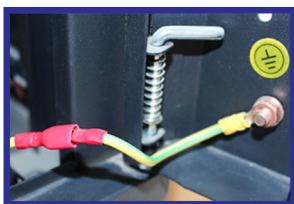

Earthing cable