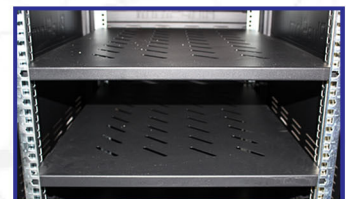

FLOOR STANDING CABINET

32U

Fan

Light

PDU

Earthing cable

Shelf

Specification table

32U

No.	Part Name	QTY	BS-SC1-G-32U	BS-SC1-V-32U	BS-NFC6-G-32U
1	Frame	2	1.2mm SPCC steel	1.2mm SPCC steel	1.2mm SPCC steel
2	Front Door	1	5mm tempered glass	1.2mm SPCC vented steel	5mm tempered glass
3	Side Door	2	1.2mm SPCC steel	1.2mm SPCC steel	1.2mm SPCC steel
4	Bottom	1	1.2mm SPCC steel	1.2mm SPCC steel	1.2mm SPCC steel
5	Top	1	1.2mm SPCC steel	1.2mm SPCC steel	1.2mm SPCC steel
6	Rear door	1	1.2mm SPCC steel	1.2mm SPCC steel	1.2mm SPCC steel
7	Mounting Profile	4	1.5mm SPCC steel	1.5mm SPCC steel	1.5mm SPCC steel
8	Side lock	2	Yes	Yes	Yes
9	Hinges	4	2.0mm steel	2.0mm steel	2.0mm steel
10	Wiring Panel	7	1.2mm SPCC steel	1.2mm SPCC steel	1.2mm SPCC steel
11	Cage nut Stainless steel	/	30	30	30
12	Light button	1	yes	Yes	Yes
13	Quick open latch	/	4	4	4
14	Fan	/	4	4	2
15	PDU	/	1	1	1
16	Shelf	/	3	3	2
17	Light	/	1	1	1
18	heat sensor	/	/	/	/
19	Earthing	2	Yes	Yes	Yes
20	Castors & feet	/	4	4	4
21	Packing (Flat)	3	cartoon	Cartoon	Cartoon
22	Assembly	/	Not	Not	Not
23	Width (mm)	/	600	600	600
24	Depth (mm)	/	1000	1000	600
25	Height (mm)	/	1520	1520	1520