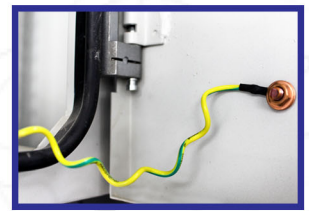

WALL MOUNTED CABINET(OUTDOOR)

Fan

Gland Waterproof

Earthing cable

| no | Part Name | QTY | Unit | Materials |
|----|---------------------|-----|-------|-----------------|
| 1 | Fan | 1 | Piece | / |
| 2 | Bolt Lock /moon | 1 | Piece | Stainless steel |
| 3 | Gland waterproof | 4 | Piece | PVC |
| 4 | Earthing cable | 1 | Piece | / |
| 5 | Dustproof fan cover | 1 | Piece | PVC |
| 6 | Packing | 1 | Ctn | Cartoon |
| 7 | Assembly | / | / | Assembled |
| 8 | Cage nut | 20 | Piece | Stainless steel |