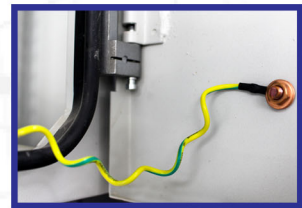

WALL MOUNTED CABINET(OUTDOOR)

Fan

Gland Waterproof

Earthing cable

no	Part Name	QTY	Unit	Materials
1	Fan	1	Piece	/
2	Bolt Lock /moon	1	Piece	Stainless steel
3	Gland waterproof	4	Piece	PVC
4	Earthing cable	1	Piece	/
5	Dustproof fan cover	1	Piece	PVC
6	Packing	1	Ctn	Cartoon
7	Assembly	/	/	Assembled
8	Cage nut	20	Piece	Stainless steel